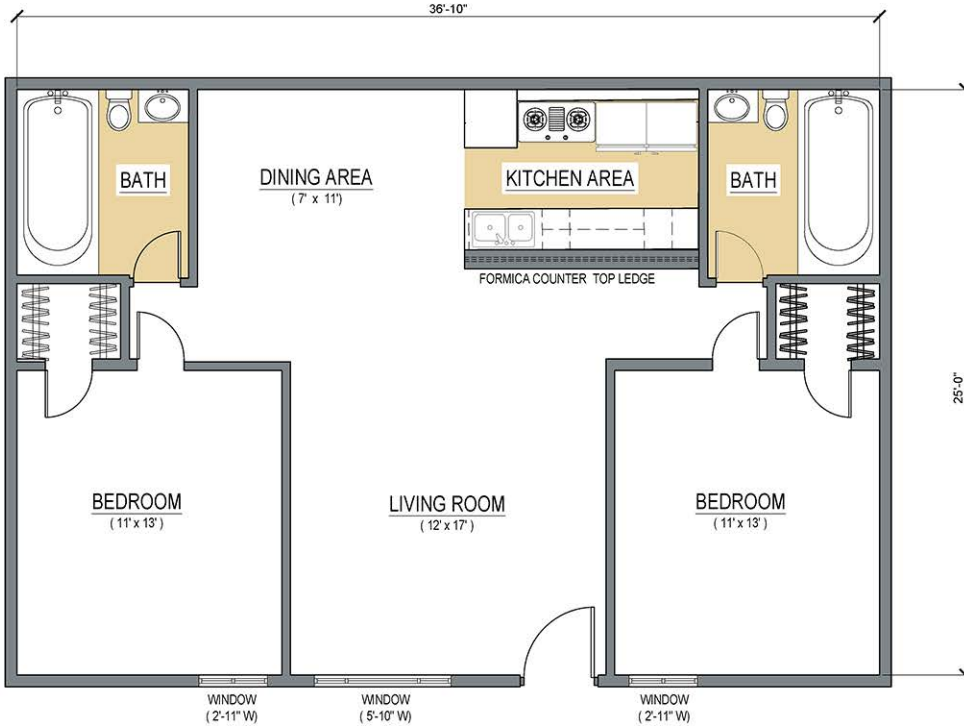

EFFICIENCY

SCALE : 1/4" = 1.00 ft

One Bed / One Bath

521 sq. ft.

ONE BEDROOM

SCALE : 1/4" = 1.0 ft.

One Bed / One Bath

621 sq. ft.

TWO BEDROOM

SCALE : 1/4" = 1.0 ft.

Two Bed / Two Bath

921 sq. ft.

THREE BEDROOM (Upstairs)

SCALE : 1/4" = 1.0 ft.

Two Bed / Two Bath

509 sq. ft.

THREE BEDROOM (Downstairs)

SCALE : 1/4" = 1.0 ft.

One Bed / One Bath

694 sq. ft.

THREE BEDROOM (Total)

SCALE : 1/4" = 1.0 ft.

Three Bedrooms / Three Bathrooms

1203 Total sq. ft.