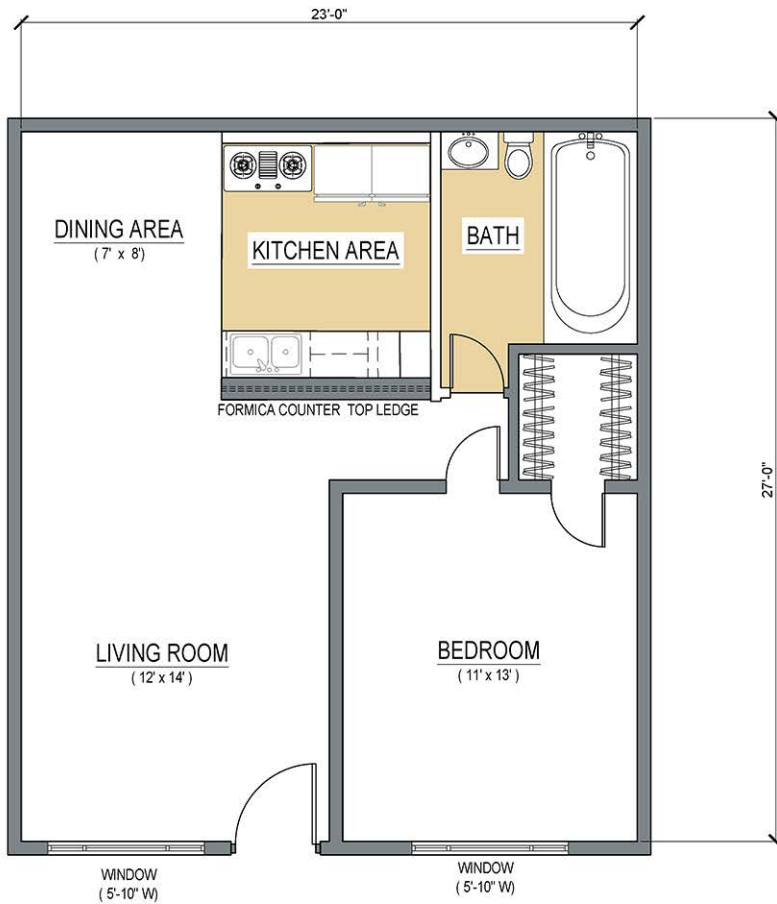

EFFICIENCY

SCALE : 1/4" = 1.00 ft

One Bed / One Bath

521 sq. ft.

ONE BEDROOM

SCALE : 1/4" = 1.0 ft.

One Bed / One Bath

621 sq. ft.

TWO BEDROOM

SCALE : 1/4" = 1.0 ft.

Two Bed / Two Bath

921 sq. ft.

THREE BEDROOM (Upstairs)

SCALE : 1/4" = 1.0 ft.

Two Bed / Two Bath

509 sq. ft.

THREE BEDROOM (Downstairs)

SCALE : 1/4" = 1.0 ft.

One Bed / One Bath

694 sq. ft.

THREE BEDROOM (Total)

SCALE : 1/4" = 1.0 ft.

Three Bedrooms / Three Bathrooms

1203 Total sq. ft.