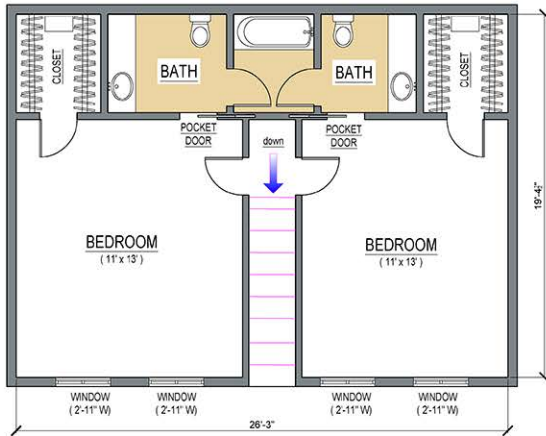

EFFICIENCY

SCALE : 1/4" = 1.00 ft

One Bed / One Bath

521 sq. ft.

ONE BEDROOM

SCALE : 1/4" = 1.0 ft.

One Bed / One Bath

621 sq. ft.

TWO BEDROOM

SCALE : 1/4" = 1.0 ft.

Two Bed / Two Bath

921 sq. ft.

THREE BEDROOM (Upstairs)

SCALE : 1/4" = 1.0 ft.

Two Bed / Two Bath

509 sq. ft.

THREE BEDROOM (Downstairs)

SCALE : 1/4" = 1.0 ft.

One Bed / One Bath

694 sq. ft.

THREE BEDROOM (Total)

SCALE : 1/4" = 1.0 ft.

Three Bedrooms / Three Bathrooms

1203 Total sq. ft.