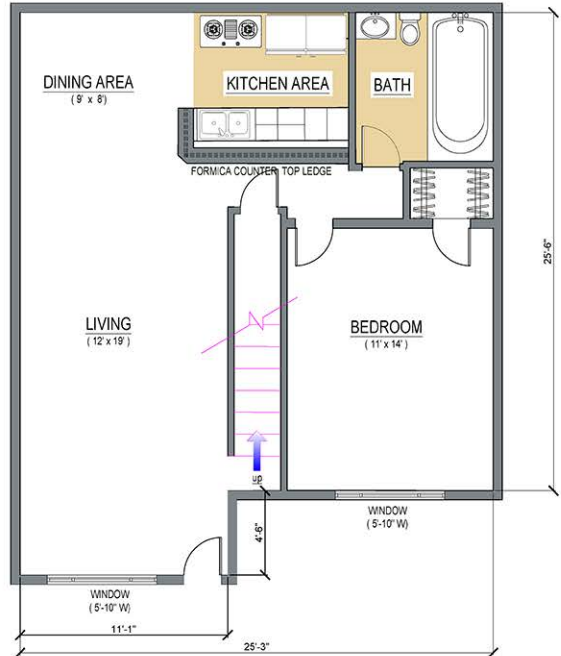

EFFICIENCY

SCALE : 1/4" = 1.00 ft

One Bed / One Bath

521 sq. ft.

ONE BEDROOM

SCALE : 1/4" = 1.0 ft.

One Bed / One Bath

621 sq. ft.

TWO BEDROOM

SCALE : 1/4" = 1.0 ft.

Two Bed / Two Bath

921 sq. ft.

THREE BEDROOM (Upstairs)

SCALE : 1/4" = 1.0 ft.

Two Bed / Two Bath

509 sq. ft.

THREE BEDROOM (Downstairs)

SCALE : 1/4" = 1.0 ft.

One Bed / One Bath

694 sq. ft.

THREE BEDROOM (Total)

SCALE : 1/4" = 1.0 ft.

Three Bedrooms / Three Bathrooms

1203 Total sq. ft.